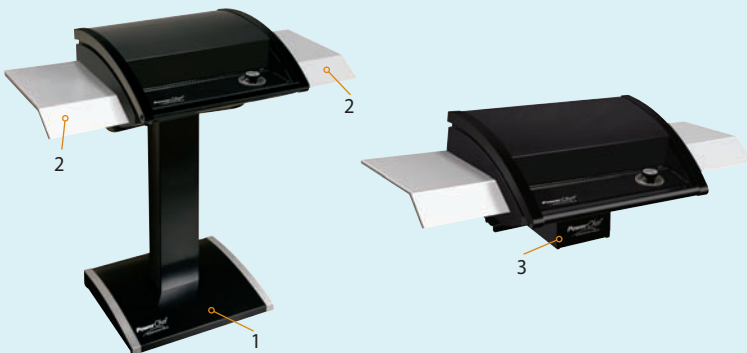

CBQ Convertible – Electronic

CBQ-120-ELE shown with optional pedestal base and side shelves.

CBQ Convertible – Manual

CBQ-120-MAN shown as table-top.

CBQ Accessories

For use with CBQ-120-ELE or CBQ-120-MAN models.

1. Pedestal base (CBQ-STAND)
2. Side shelves (CBQ-SHELF) package of two
3. Wall-mount bracket (CBQ-WALL) (shown with CBQ-SHELF option)

PBQ Metro – Manual

This unique, go-anywhere design combines full-size power and portability!

Table-top Grill (PBQ-120-METRO)

BPC – Electronic

BPC-2007 includes full size grill, storage cabinet and optional rotisserie.

EBQ – Manual

EBQ-2007 features traditional, cart-styled grill with manual control.