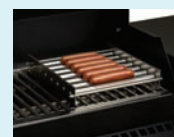

- Pre-programmed menu options
- Manual control option for individual tastes

TBQ Deluxe – Electronic

TBQ-120-DLX features stainless steel accents and includes: LED light, hot dog roller, grill power bar, grill brush and skillet.

TBQ Regular – Electronic

TBQ-120-REG features black accents. Accessories not included.

Accessories

TBQ Grill

LED light under handle

Hot dog roller

Grill power bar

All PowerChef Grills

Grill brush

Skillet

outperform in every way!

PowerChef grills are ideal for apartment and condo balconies where gas grills are unsafe or not allowed. Choose from convertible, table-top, pedestal base, cart models, and wall-mount options.