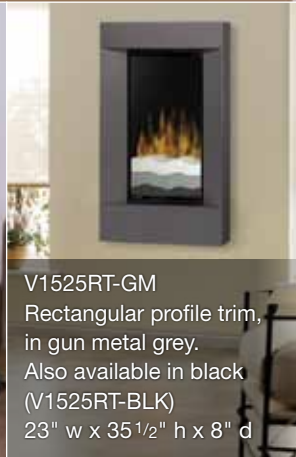

V1525BT-BLK
Beveled profile trim, in black.
Also available in gun metal grey (V1525BT-GM)
24" w x 34¹/₂" h x 7¹/₂" d

V1525RT-GM
Rectangular profile trim, in gun metal grey.
Also available in black (V1525RT-BLK)
23" w x 35¹/₂" h x 8" d