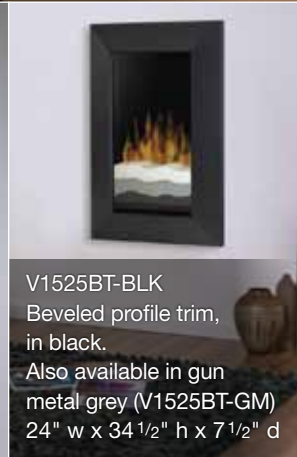

V1525RT-GM
Rectangular profile trim, in gun metal grey.
Also available in black (V1525RT-BLK)
23" w x 35¹/₂" h x 8" d

V1525BT-BLK
Beveled profile trim, in black.
Also available in gun metal grey (V1525BT-GM)
24" w x 34¹/₂" h x 7¹/₂" d